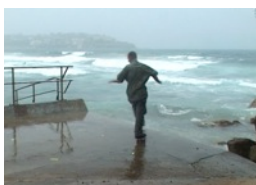

SHAUN GLADWELL
Storm Sequence 2000
Single-channel video, sound
Duration: 8:08 minutes
Edition sold out