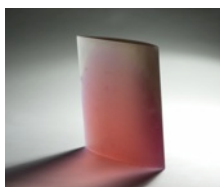

ANN SHELTON
Ballot, Bridge to Somewhere, Whangamomona Road, Aotuhia, East Taranaki, New Zealand 2007
Diptych, C-type photographs
750 x 930 mm each
Edition 3 of 5 (+2 APs)
Price: \$5,600 (framed)

I am looking at art works and
sorting them into categories.
There are works on paper,
works on canvas board and
photographs. There are
framed works on paper,

MARIE SHANNON
What I'm Looking At 2011
DVD
Duration: 7:11 minutes
Edition 2 of 5
Price: \$1,500 (excluding hardware)

TRISH
CLARK
GALLERY

GALIA AMSEL
Neck Pieces 2014 / 2015
Cast glass with leather cord or pleated linen
Price: \$450 each