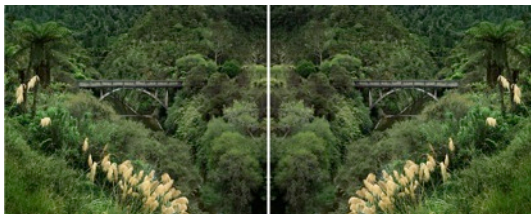

ANN SHELTON
Ballot, Bridge to Somewhere, Whangamomona Road, Aotuhia, East Taranaki, New Zealand 2007
Diptych, C-type photographs
750 x 930 mm each
Edition 3 of 5 (+2 APs)
Price: \$5,600 (framed)

I am looking at art works and
sorting them into categories.
There are works on paper,
works on canvas board and
photographs. There are
framed works on paper,